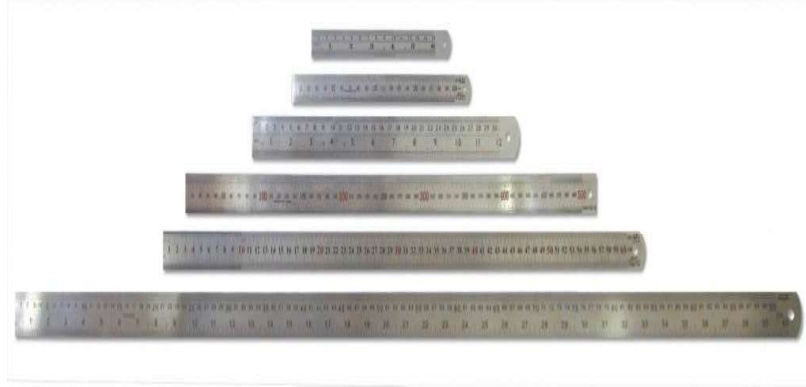

**STEEL RULERS**

**GENERAL**

### PRODUCT MODEL

G315/01	Steel Ruler 250 mm
G315/02	Steel Ruler 300 mm
G315/03	Steel Ruler 500 mm
G315/04	Steel Ruler 1000 mm

### INFORMATION

Manufacturer	TESTMAK
Country of Origin	TURKEY
Product Name	Steel Rulers

### TECHNICAL SPECIFICATIONS

P.Code	G1684	G1685	G1686	G1687
Improvisation	Steel Ruler 250x1 mm	Steel Ruler 300x1 mm	Steel Ruler 500x1 mm	Steel Ruler 1000x0.5 mm
Dimensions	250x30x0,5 mm	300x30x0,5 mm	500x30x mm 0,5	1000x30x mm 0,5
Weight	0.1 kg	0.12 kg	0.15 kg	0.25 kg